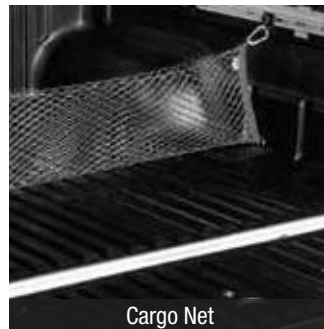

Canopy with Room Lamp

Door Visor

Door Handle Trim

Rear Combi Lamp Guard

Head Lamp Garnish

Tail Gate Ornament

Cargo Bike Carrier

Cargo Divider

Cargo Net

Cargo Rails

Illuminated Rocker Plate

Seat Cover

Carpet Floor Mat

Note:
 For fitment of D-Box with Spoiler/Hard Lid without Sports Bar, Bed Liner Under Rail is required.
 For fitment of Sports Bar, Bed Liner Over Rail is required.
 For fitment of Cargo Bike Carrier/Cargo Divider/Cargo Net, Cargo Rails and Bed Liner Over Rail are required.
 For fitment of Canopy with Room Lamp, Bed Liner Under Rail is required.