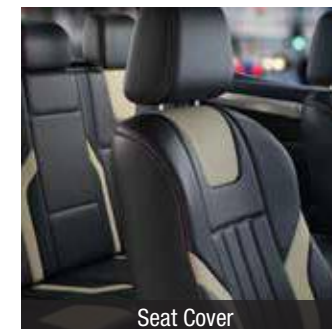

Canopy with Room Lamp

Door Visor

Door Handle Trim

Rear Combi Lamp Guard

Head Lamp Garnish

Tail Gate Ornament

Cargo Bike Carrier

Cargo Divider

Cargo Net

Cargo Rails

Illuminated Rocker Plate

Seat Cover

Carpet Floor Mat

Note:
 For fitment of D-Box with Spoiler/Hard Lid without Sports Bar, Bed Liner Under Rail is required.
 For fitment of Sports Bar, Bed Liner Over Rail is required.
 For fitment of Cargo Bike Carrier/Cargo Divider/Cargo Net, Cargo Rails and Bed Liner Over Rail are required.
 For fitment of Canopy with Room Lamp, Bed Liner Under Rail is required.